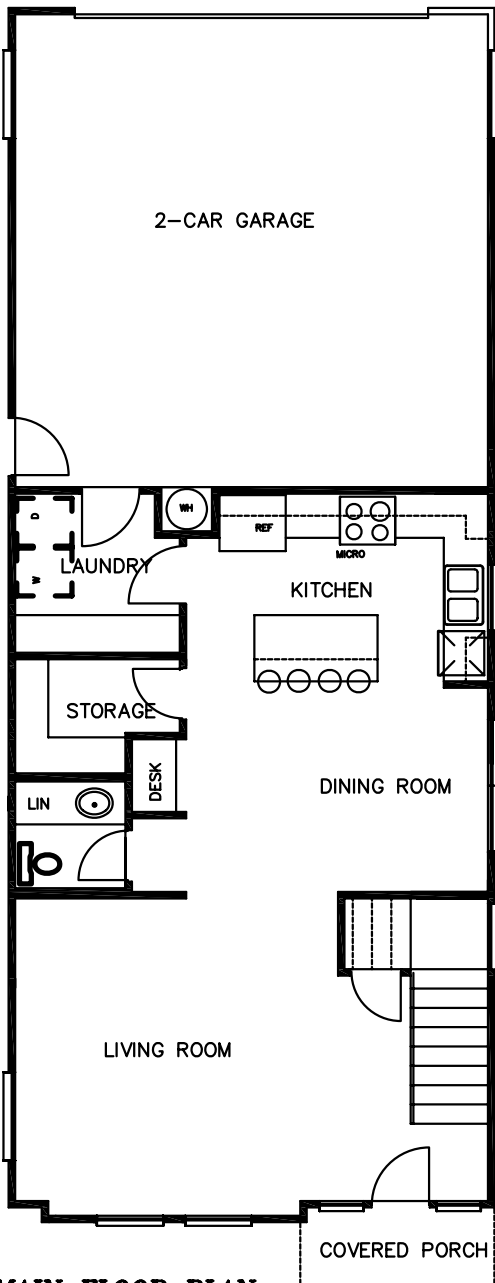

FRONT ELEVATION

MAIN FLOOR PLAN

718 SQ.FT. LIVING SPACE

UPPER FLOOR PLAN

932 SQ.FT. LIVING SPACE